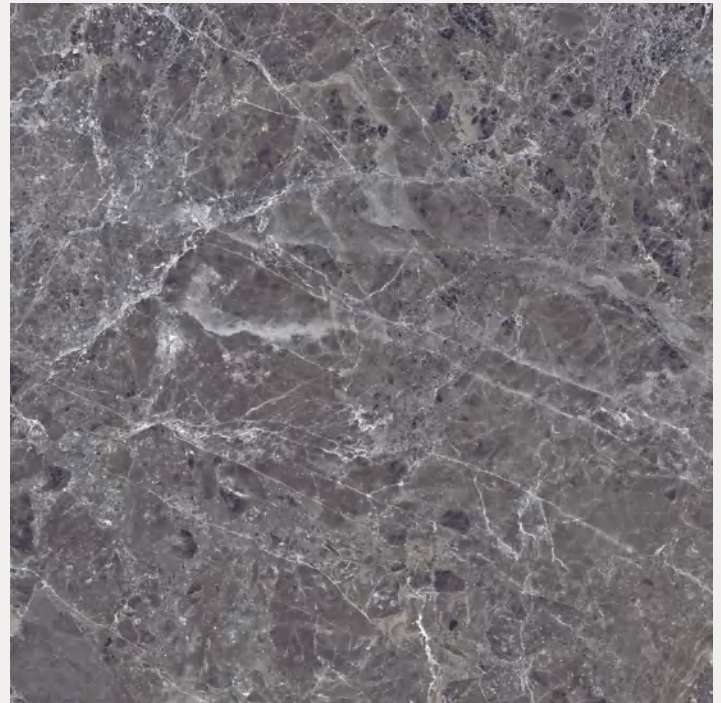

Magma Collection

Bold elegance forged in nature's fiery heart.

100cm x 100cm
Satin Matt

Magma Gray
6YK.SM

Magma Black
6YH.SM