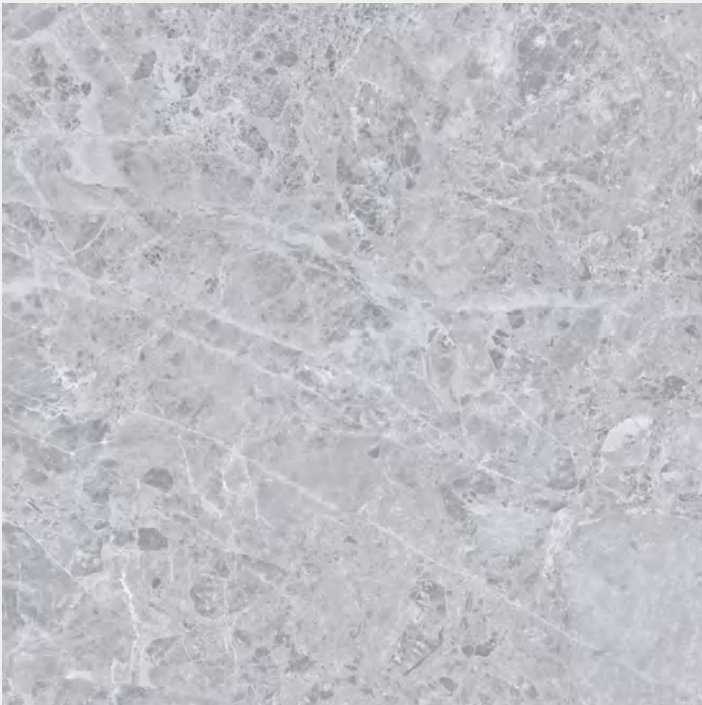

Magma Collection

Bold elegance forged in nature's fiery heart.

100cm x 100cm
Satin Matt

Magma Gray
6YK.SM

Magma Black
6YH.SM