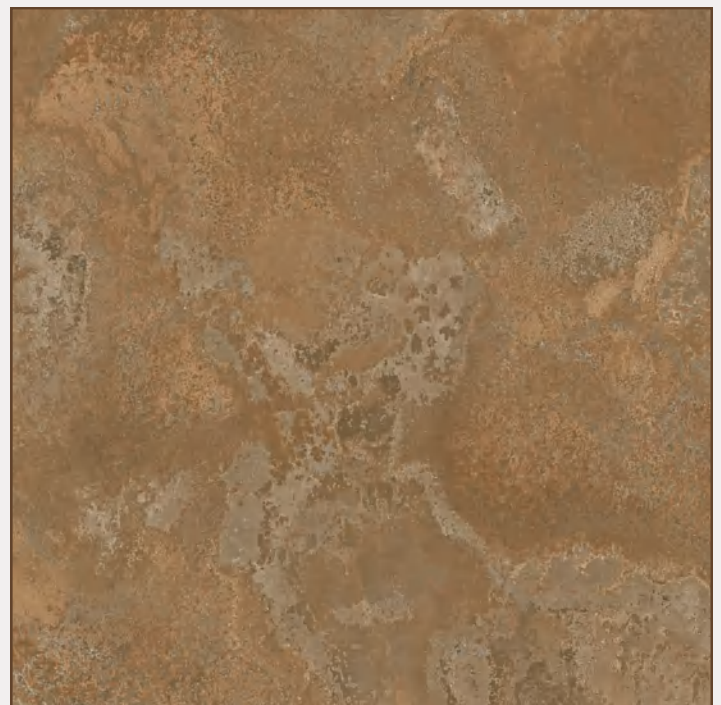

Luce Bianco
1YB.SM

Luce Collection

Fontana Collection

Flowing elegance that echoes
nature's graceful artistry

100cm x 100cm
Satin Matt

Fontana Brown
8YK.SM

Fontana Brown
8YK.OZ

Alure Collection