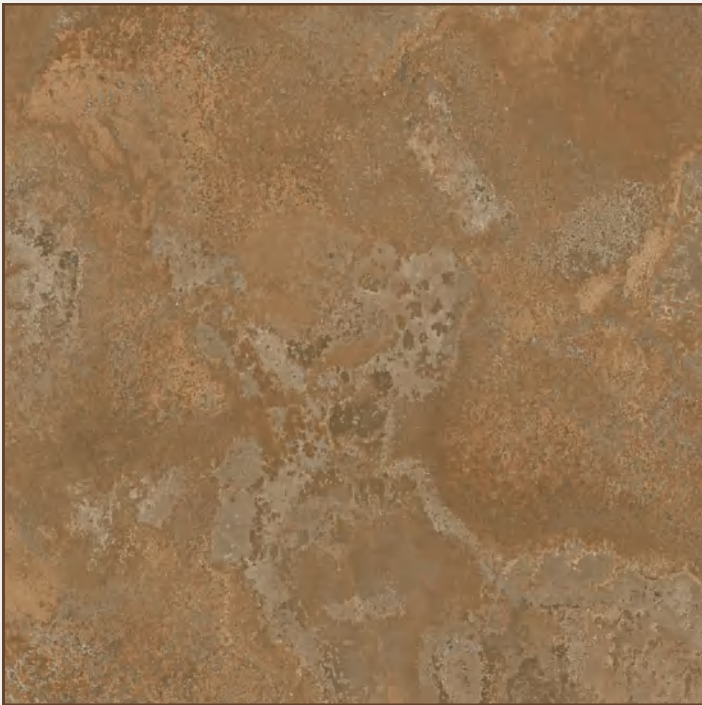

Luce Bianco
1YB.SM

Luce Collection

Fontana Collection

Flowing elegance that echoes
nature's graceful artistry

100cm x 100cm
Satin Matt

Fontana Brown
8YK.SM

Fontana Brown
8YK.OZ

Alure Collection