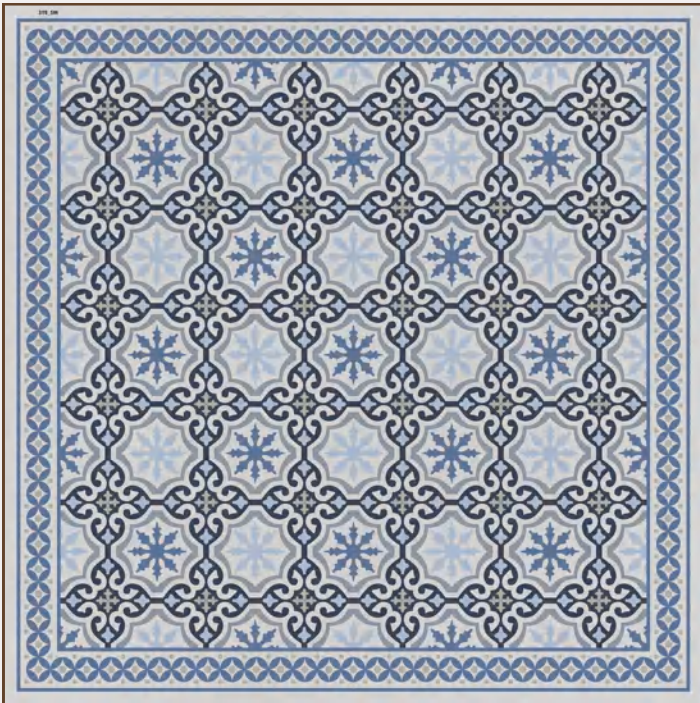

Decorative Collection

Where every wall becomes a
work of art.

100cm x 100cm
Satin Matt

Vicorian Blue
3YE.SM