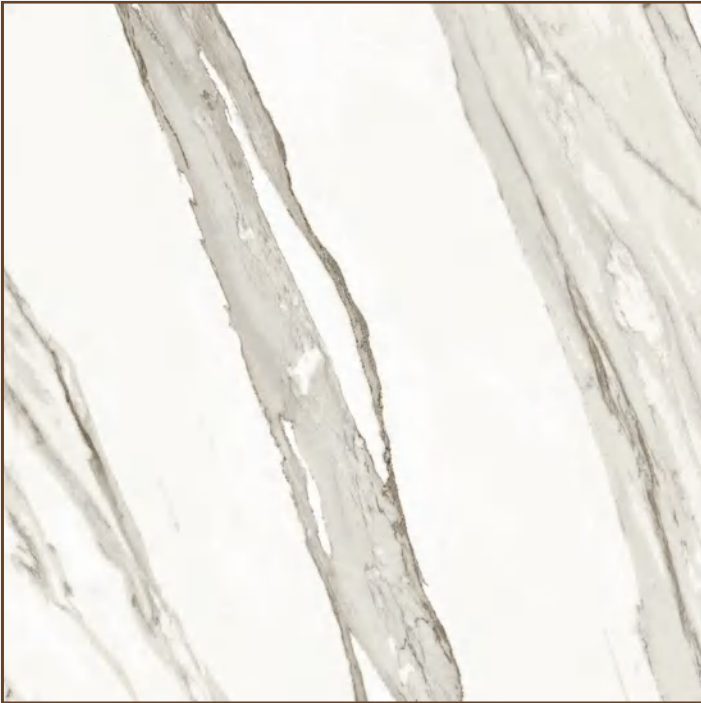

Luce Collection

Radiant beauty that illuminates
every elegant space.

100cm x 100cm
Satin Matt

Luce Bianco
1YB.SM